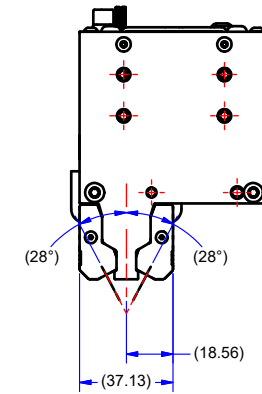

4

3

2

1

B

B

A

A

NOTES:  
1. UNITS: MILLIMETERS.

 <small>THIRD ANGLE PROJECTION</small>	 <b>TELEDYNE DALSA</b> <i>Everywhereyoulook™</i>	605 McMurray Road Waterloo, ON CANADA, N2V 2E9 Phone: (519) 886-6000 Fax: (519) 886-8023 www.teledynedalsa.com	DATE	DWG NO.	REV
			APR 17/2024	03-129-25047	01
TITLE			APPLICATION/PROJECT		SHEET 3 OF 3
800 CUSTOMER DRAWING			AxCIS		