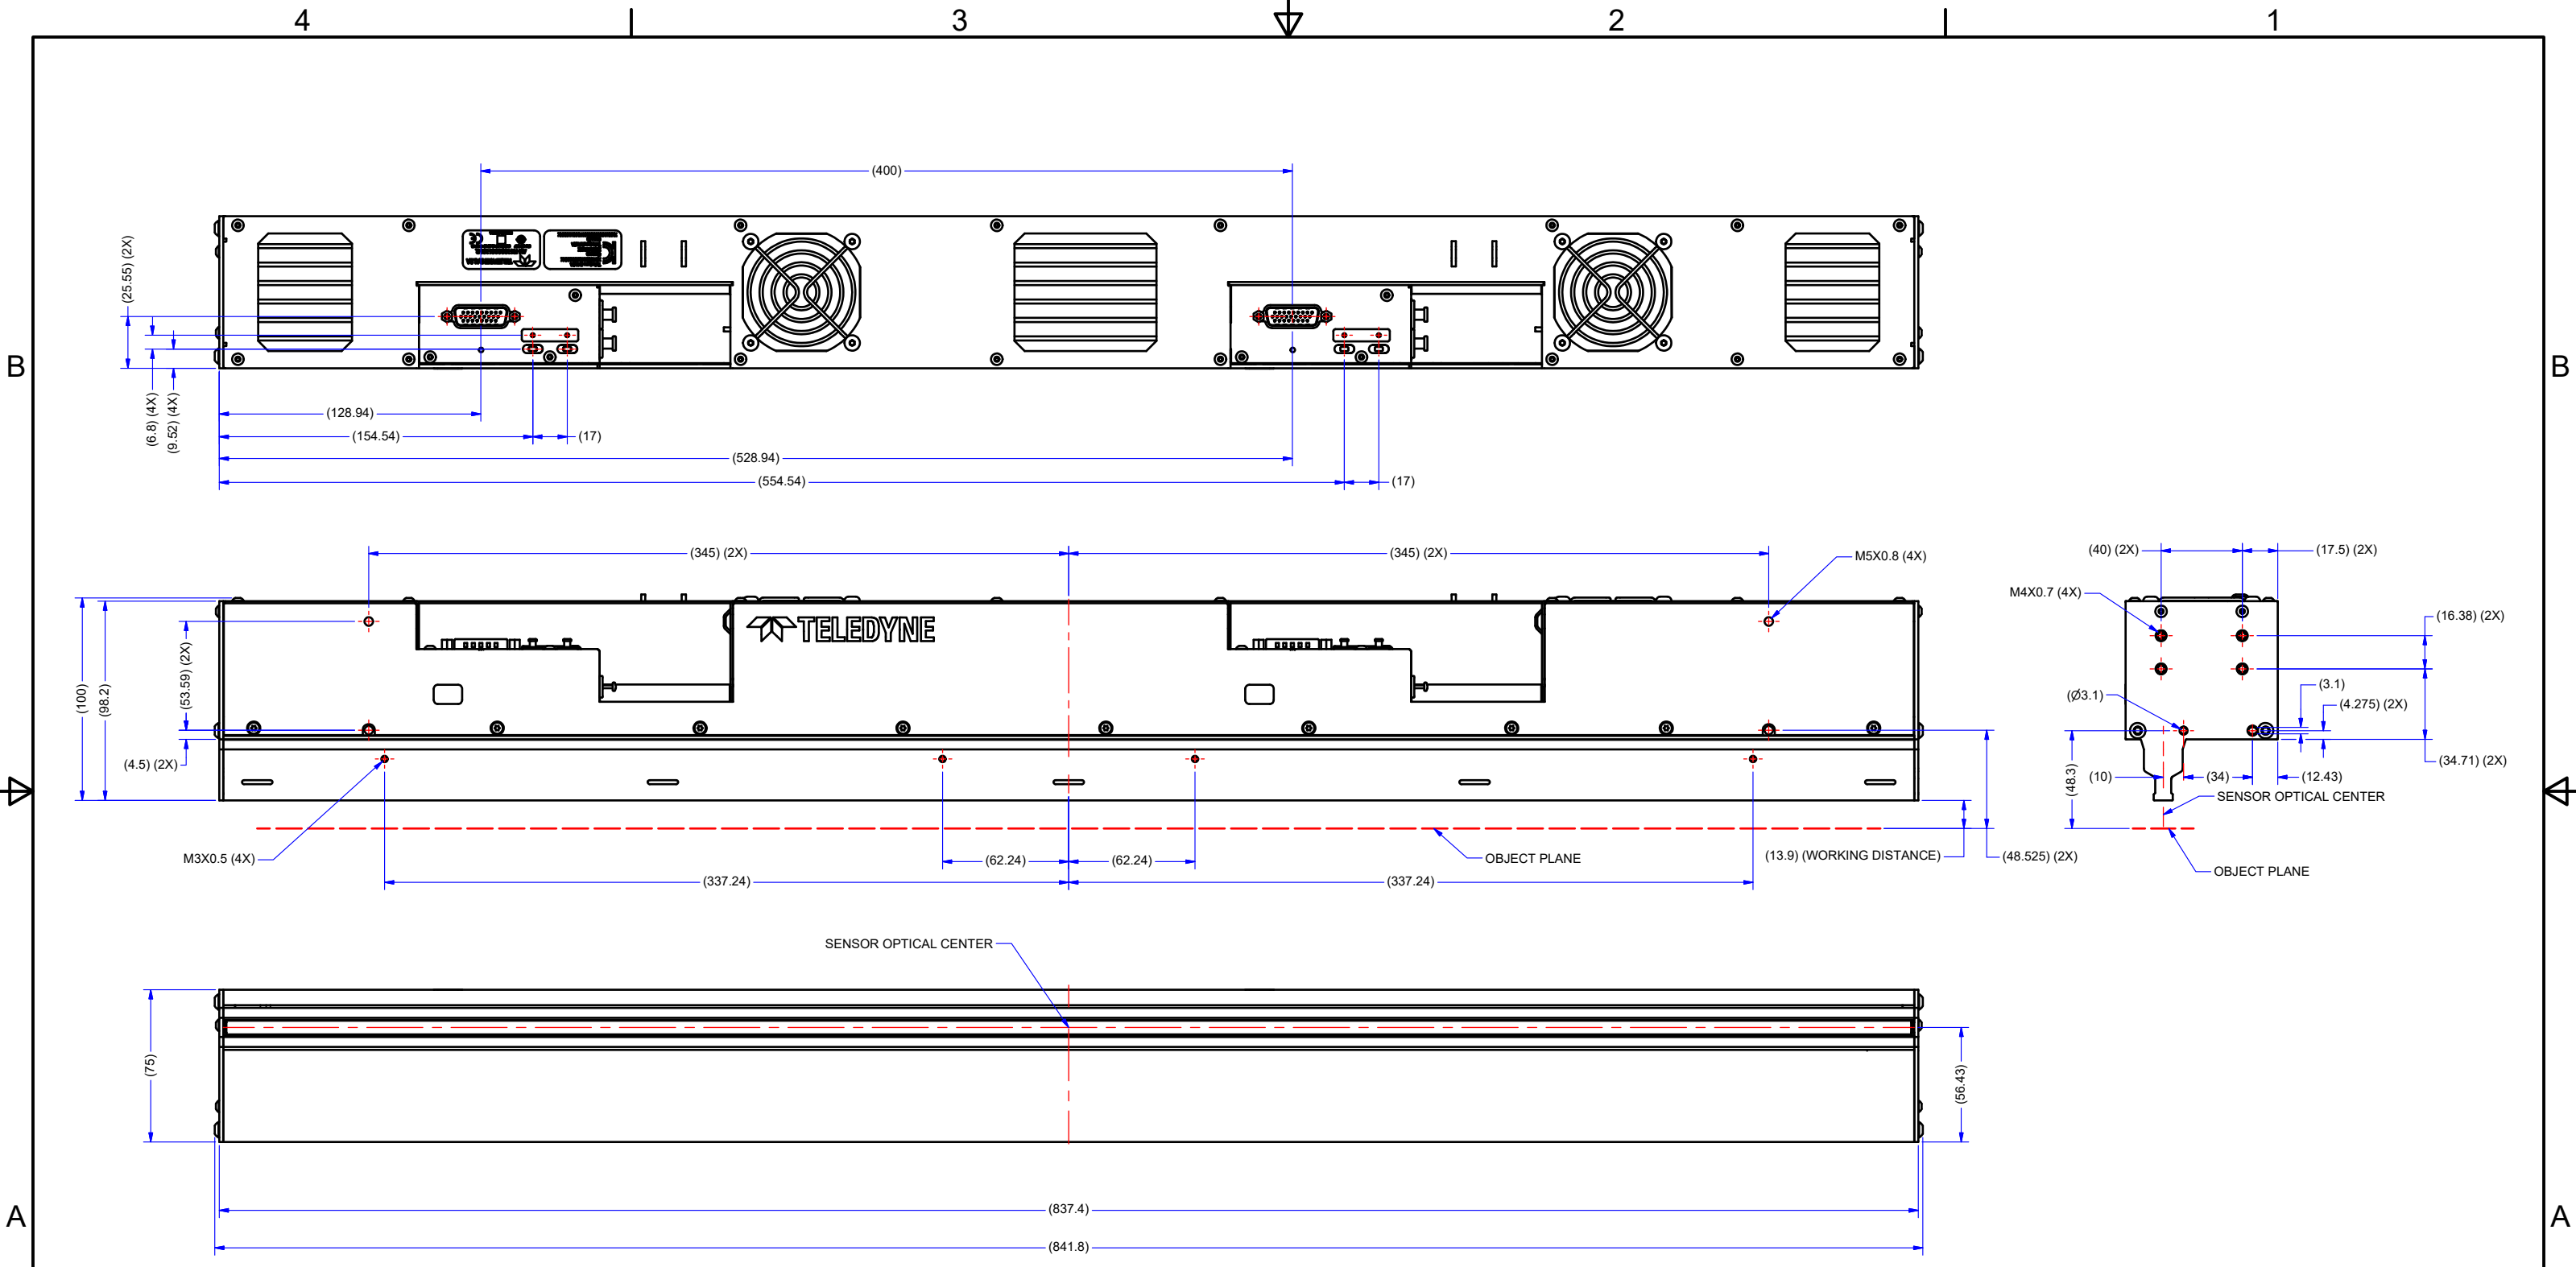

THIS DOCUMENT DOES NOT CONTAIN INFORMATION WHOSE EXPORT/TRANSFER/DISCLOSURE IS RESTRICTED BY THE CANADIAN EXPORT CONTROL REGULATION.

NOTES:
1. UNITS: MILLIMETERS.

  THIRD ANGLE PROJECTION	 TELEDYNE DALSA <i>Everywhereyoulook™</i>	605 McMurray Road Waterloo, ON CANADA, N2V 2E9 Phone: (519) 886-6000 Fax: (519) 886-8023 www.teledynedalsa.com		DATE APR 17/2024	DWG NO. 03-129-25047	REV 01	
		TITLE 800 CUSTOMER DRAWING			APPLICATION/PROJECT AxCIS		SHEET 2 OF 3