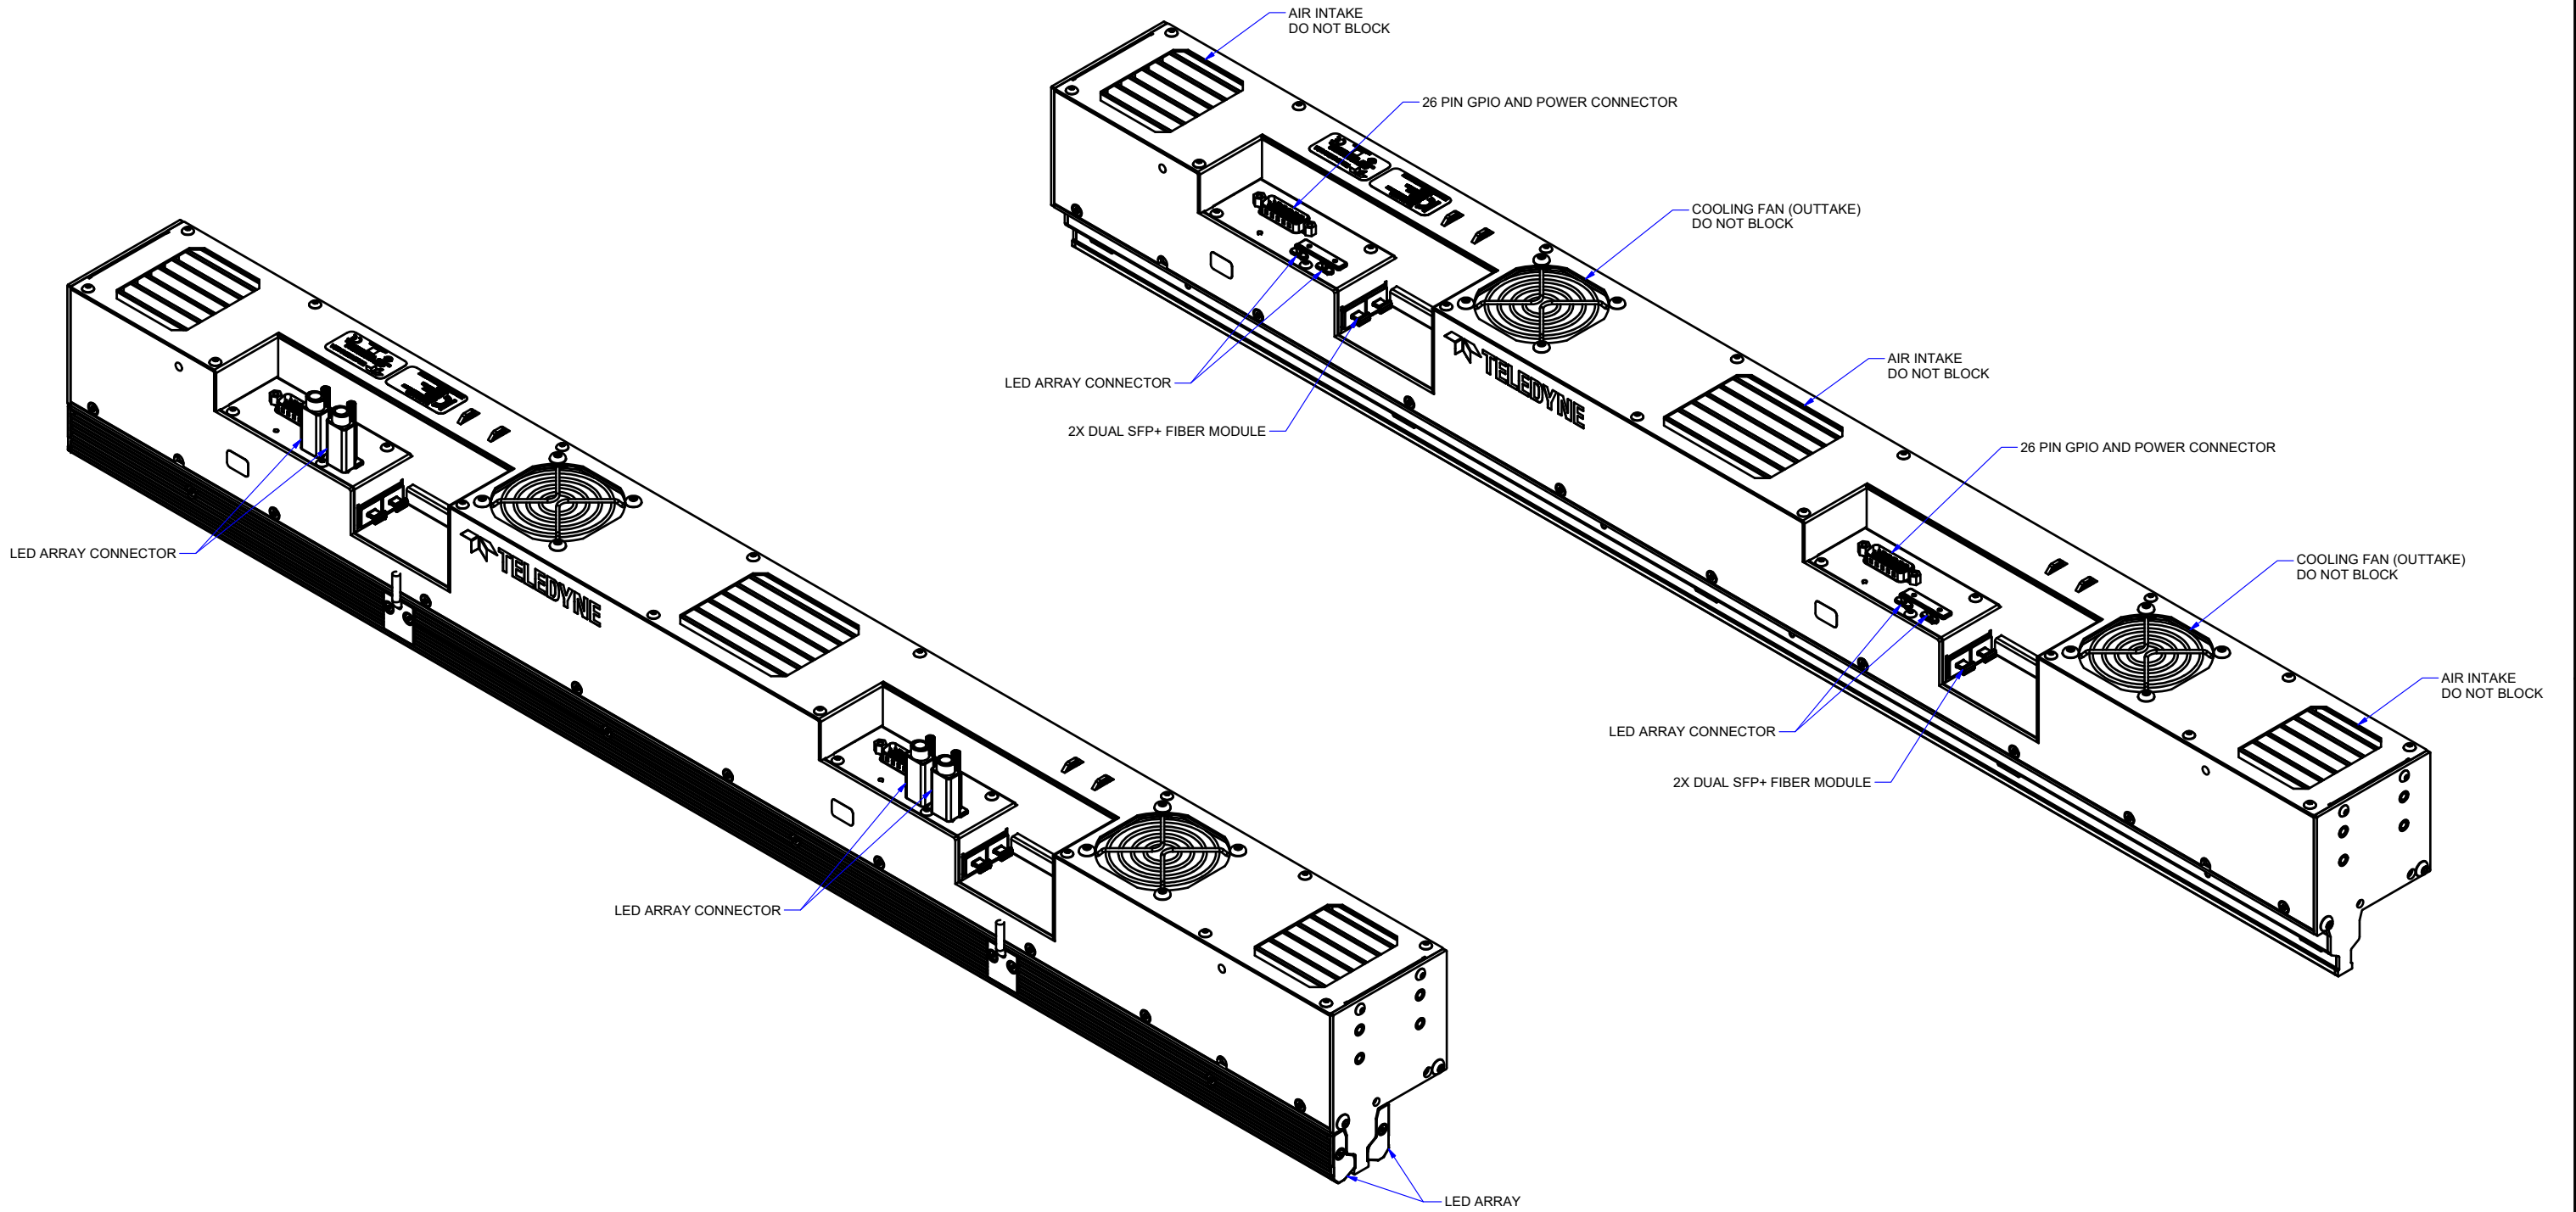

4

3

2

1

B

B

 THIRD ANGLE PROJECTION	 TELEDYNE DALSA Everywhereyoulook™	605 McMurray Road Waterloo, ON CANADA, N2V 2E9 Phone: (519) 886-6000 Fax: (519) 886-8023 www.teledynedalsa.com	DATE	DWG NO.	REV
			APR 17/2024	03-129-25047	01
TITLE			APPLICATION/PROJECT		SHEET 1 OF 3
800 CUSTOMER DRAWING			AxCIS		

THIS DOCUMENT DOES NOT CONTAIN INFORMATION WHOSE EXPORT/TRANSFER/DISCLOSURE IS RESTRICTED BY THE CANADIAN EXPORT CONTROL REGULATION.

4

3

2

1

A

A