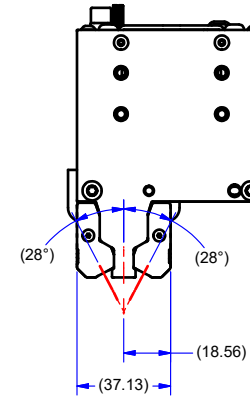

4

3

2

1

B

B

A

A

A

A

NOTES:
1. UNITS: MILLIMETERS.

  THIRD ANGLE PROJECTION	 TELEDYNE DALSA <i>Everywhereyoulook™</i>	605 McMurray Road Waterloo, ON CANADA, N2V 2E9 Phone: (519) 886-6000 Fax: (519) 886-8023 www.teledynedalsa.com		DATE APR 17/2024	DWG NO. 03-129-25057	REV 01	
		TITLE 400 CUSTOMER DRAWING			APPLICATION/PROJECT AxCIS		SHEET 3 OF 3

THIS DOCUMENT DOES NOT CONTAIN INFORMATION WHOSE EXPORT/TRANSFER/DISCLOSURE IS RESTRICTED BY THE CANADIAN EXPORT CONTROL REGULATION.

4

3

2

1

A