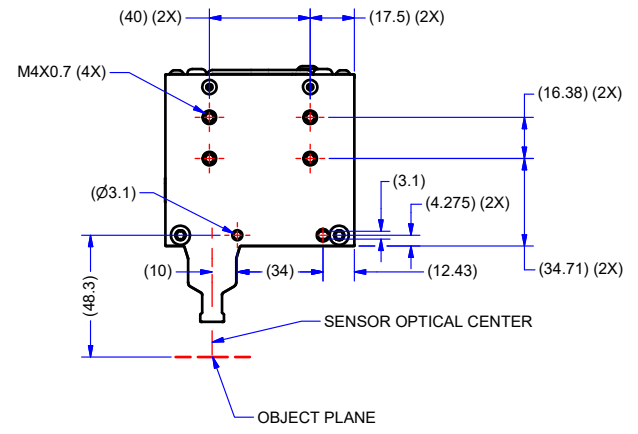

1

B

B

A

A

NOTES:
1. UNITS: MILLIMETERS.

 THIRD ANGLE PROJECTION	 TELEDYNE DALSA Everywhereyoulook™	605 McMurray Road Waterloo, ON CANADA, N2V 2E9 Phone: (519) 886-6000 Fax: (519) 886-8023 www.teledynedalsa.com	DATE	DWG NO.	REV
			APR 17/2024	03-129-25057	01
TITLE			APPLICATION/PROJECT	SHEET 2 OF 3	
400 CUSTOMER DRAWING			AxCIS		