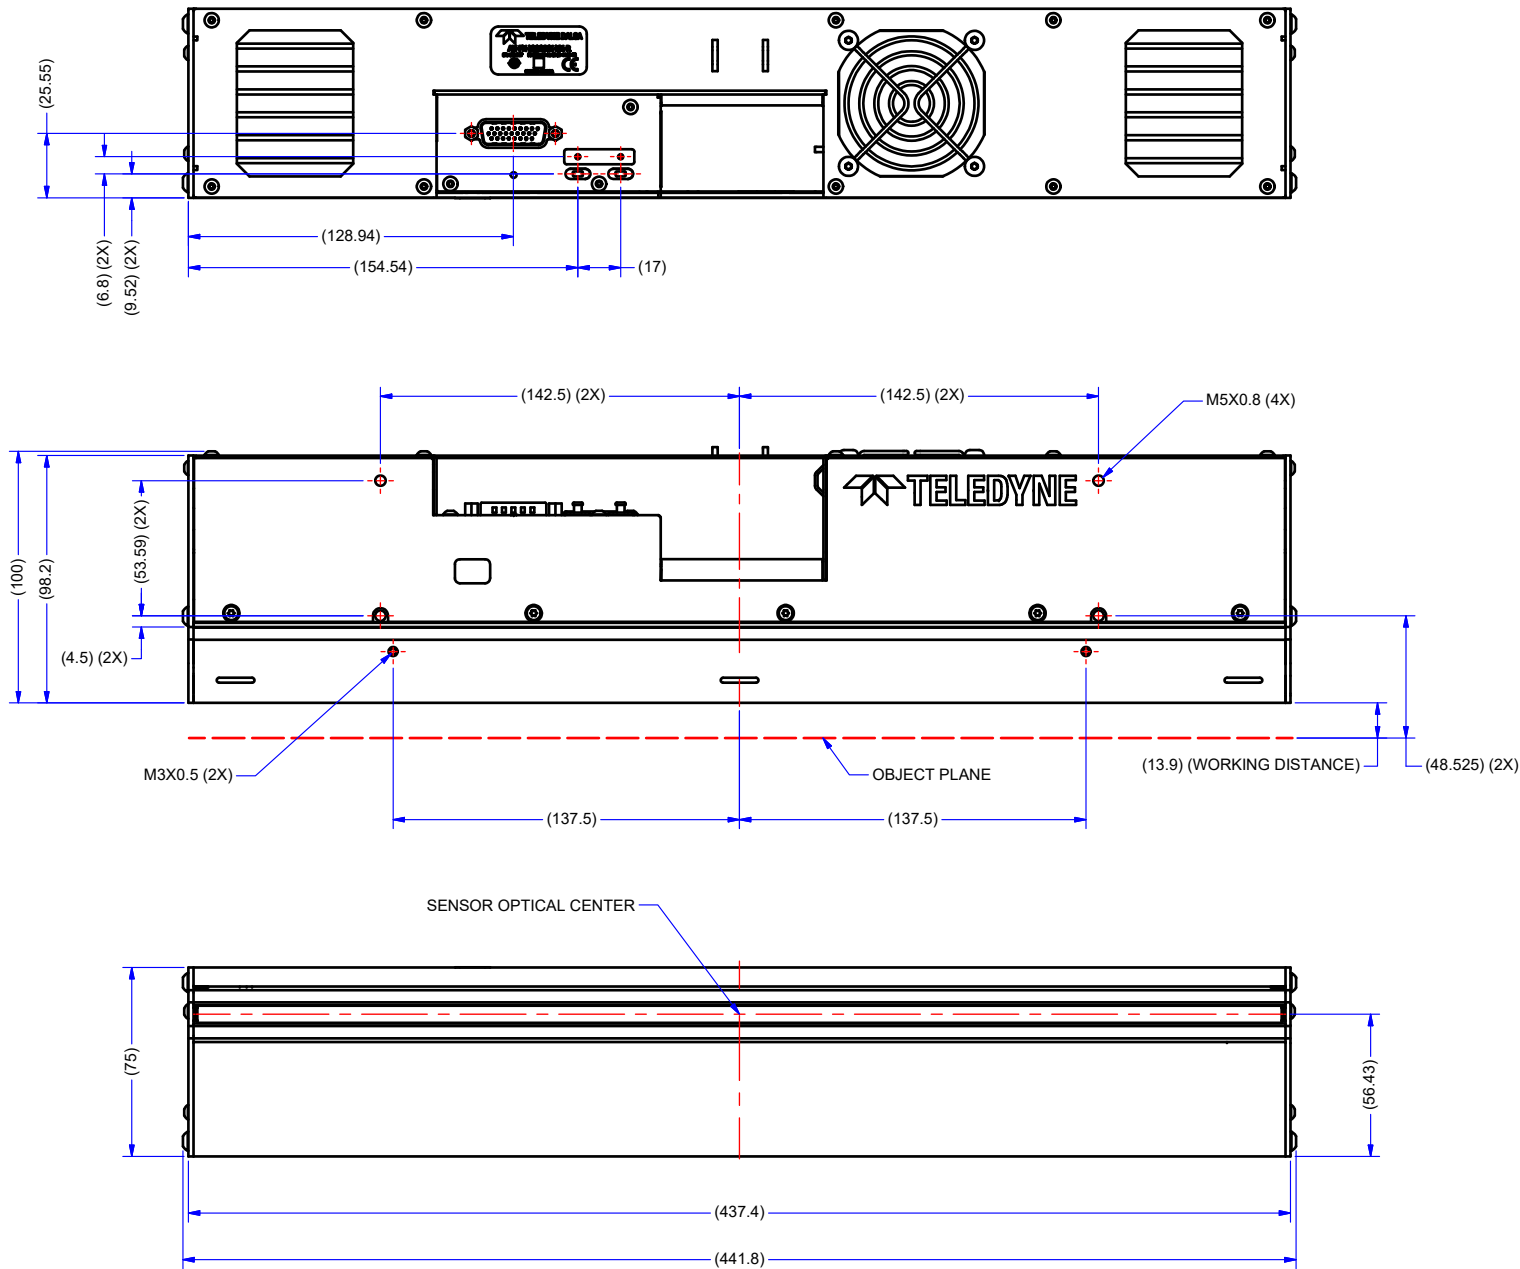

1

B

B

A

A

NOTES:
1. UNITS: MILLIMETERS.

 THIRD ANGLE PROJECTION	 TELEDYNE DALSA Everywhereyoulook™	605 McMurray Road Waterloo, ON CANADA, N2V 2E9 Phone: (519) 886-6000 Fax: (519) 886-8023 www.teledynedalsa.com	DATE	DWG NO.	REV
			APR 17/2024	03-129-25057	01
TITLE			APPLICATION/PROJECT	SHEET 2 OF 3	
400 CUSTOMER DRAWING			AxCIS		